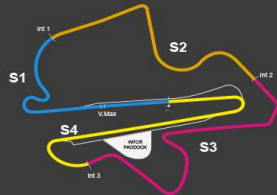

12 - 15th December 2019
RACE OF MALAYSIA
Sepang International Circuit

TAGHeuer